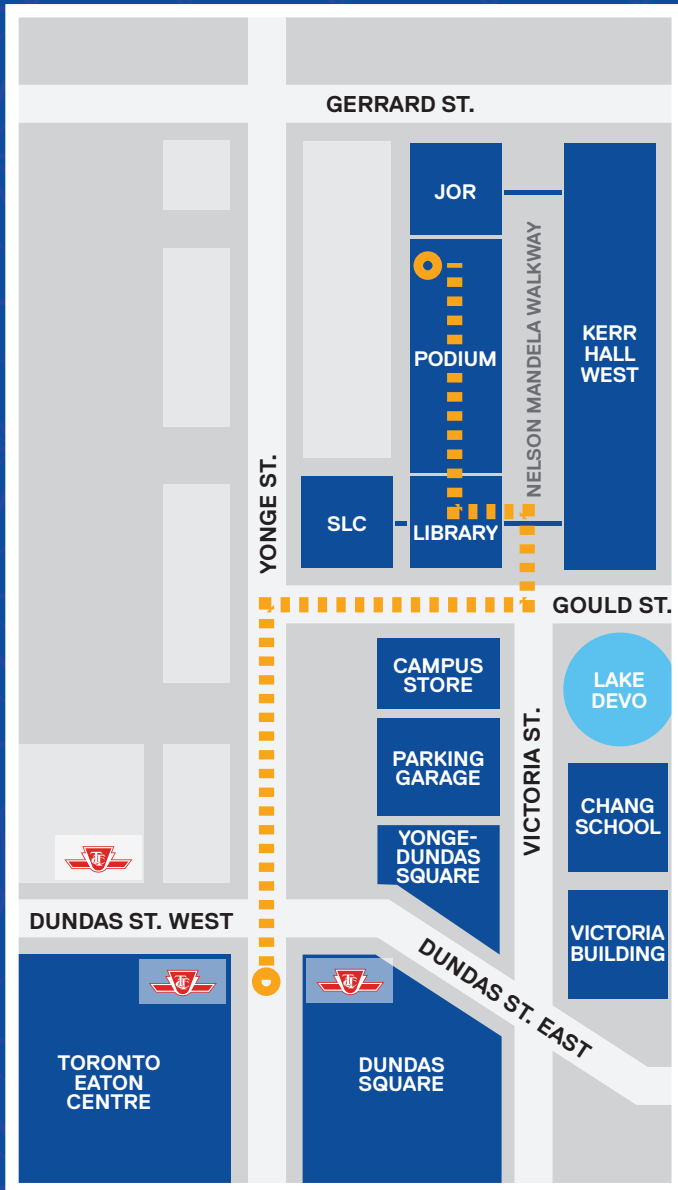

OneCard Office

Directions from Yonge/Dundas

To get to the OneCard Office from Yonge/Dundas intersection:

- Proceed north on Yonge St.
- Turn right onto Gould St.
- Turn left onto Nelson Mandela Walkway.
- Proceed to the first entrance to the Library building on the left. Don't have a OneCard yet? Use the buzzer at the building entrance to buzz and inform security that you are here to get your OneCard.
- Once in the building, stay on the ground floor.
- Proceed to the right and continue down the hallway (almost the entire length of the building) until you reach POD-48 on the left side, where the OneCard Office is located.