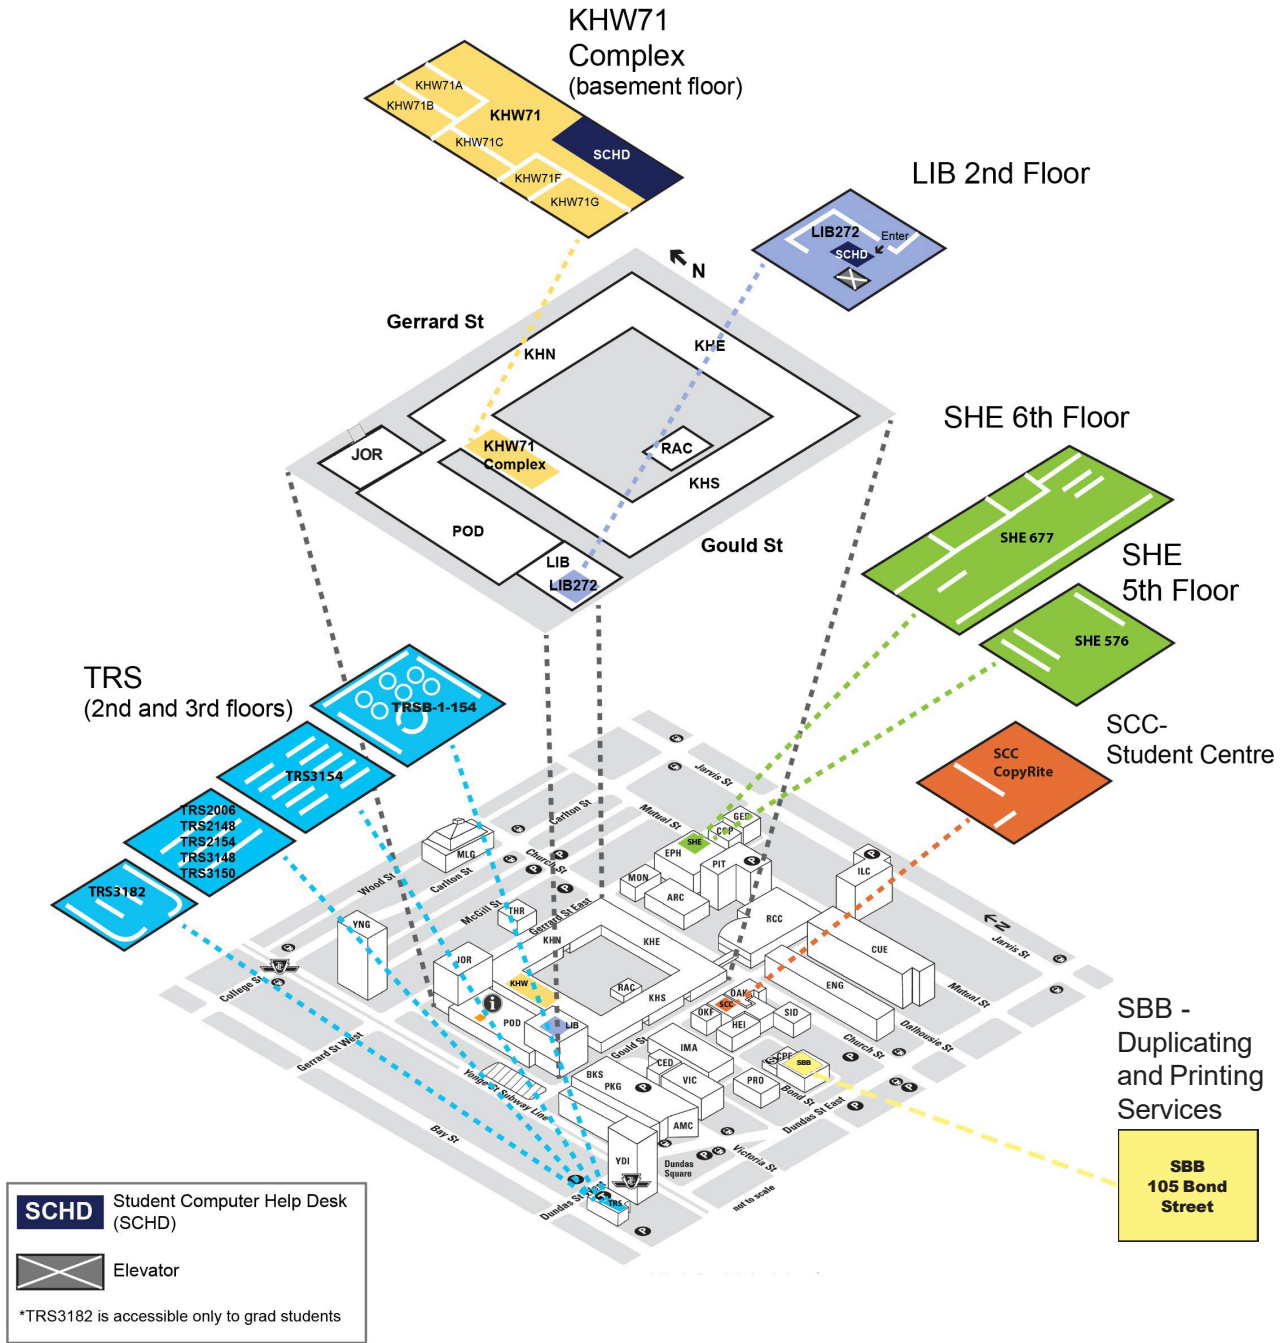

Map of Campus Printers

- Kern Hall West (KHW)
- Ted Rogers School of Management (TRS)
- Library Building (LIB)
- Sally Hirsfall Eaton Centre for Studies in Community Health (SHE)
- Student Campus Centre (SCC)
- South Bond Building (SBB)