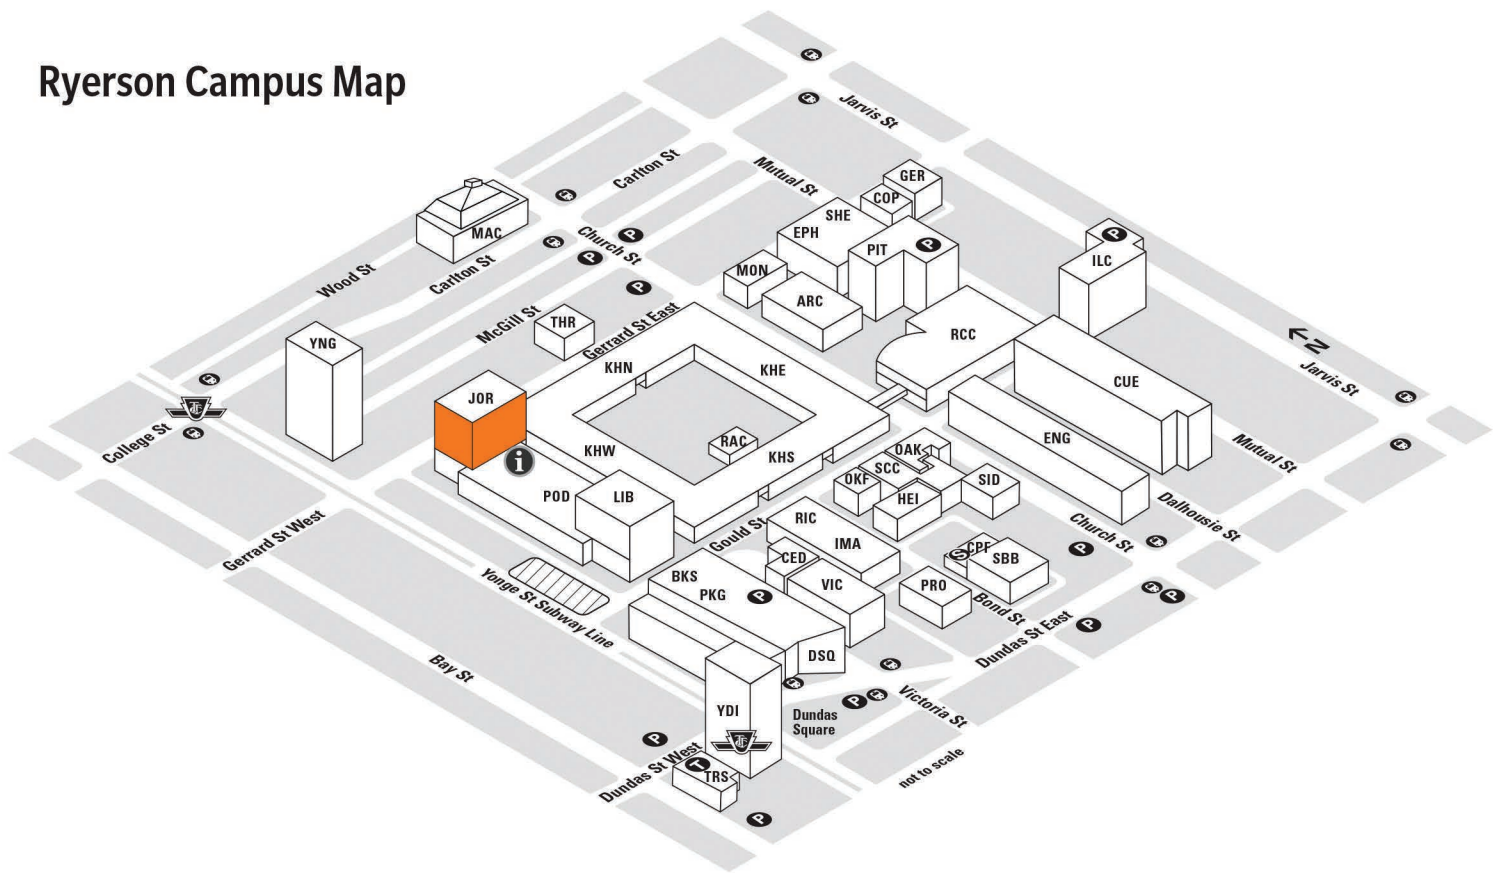

Ryerson Campus Map

BUILDING CODE, NAME, STREET ADDRESS

- ARC** Architecture Building, 325 Church Street
 - BKS** Campus Store, 17 Gould Street
 - CED** Heaslip House, The G. Raymond Chang School of Continuing Education, 297 Victoria Street
 - COP** Co-operative Education, 101 Gerrard Street East
 - CUE** 147 Dalhousie Street
 - CPF** Campus Facilities and Sustainability, 111 Bond Street
 - DSQ** 10 Dundas Street East – Yonge-Dundas Square
 - ENG** George Vari Engineering and Computing Centre, 245 Church Street
 - EPH** Eric Palin Hall, 87 Gerrard Street East
 - GER** Research/Graduate Studies, 111 Gerrard Street East
 - HEI** HEIDELBERG Centre – School of Graphic Communications Management, 125 Bond Street
 - ILC** International Living/Learning Centre, entrances at 133 Mutual Street and 240 Jarvis Street
 - IMA** School of Image Arts, 122 Bond Street
 - JOR** Jorgenson Hall, 380 Victoria Street
 - KHE** Kerr Hall East, 340 Church Street/60 Gould Street
 - KHN** Kerr Hall North, 31/43 Gerrard Street East
 - KHS** Kerr Hall South, 40/50 Gould Street
 - KHW** Kerr Hall West, 379 Victoria Street
 - LIB** Library Building, 350 Victoria Street
 - MAC** Mattamy Athletic Centre at the Gardens, 50 Carlton Street
 - MON** Civil Engineering Building, 341 Church Street
 - OAK** Oakham House, 63 Gould Street
 - OKF** O’Keefe House, 137 Bond Street
 - PIT** Pitman Hall, 160 Mutual Street
 - PKG** Parking Garage, 300 Victoria Street
 - POD** Podium, 350 Victoria Street (area connecting Jorgenson Hall to the Library Building)
 - PRO** Projects Office, 112 Bond Street
 - RAC** Recreation and Athletics Centre, entrance through archway at 40 and 50 Gould Street
 - RCC** Rogers Communications Centre, 80 Gould Street
 - RIC** Ryerson Image Centre, 33 Gould Street
 - SBB** South Bond Building, 105 Bond Street
 - SCC** Student Campus Centre, 55 Gould Street
 - SHE** Sally Horsfall Eaton Centre for Studies in Community Health, 99 Gerrard Street East
 - SID** School of Interior Design, 302 Church Street
 - THR** Theatre School, 44/46 Gerrard Street East
 - TRS** Ted Rogers School of Management – 575 Bay Street (entrance at 55 Dundas Street West)
 - VIC** Victoria Building, 285 Victoria Street
 - YDI** Yonge-Dundas I, 1 Dundas Street West
 - YNG** 415 Yonge Street
-
-  Site of the future Student Learning Centre
 -  Undergraduate Admissions and Recruitment
 -  Direct underground access from the Ted Rogers School of Management to the Dundas Subway
 -  Security
 -  Parking
 -  TTC Subway stop
 -  TTC Streetcar stop