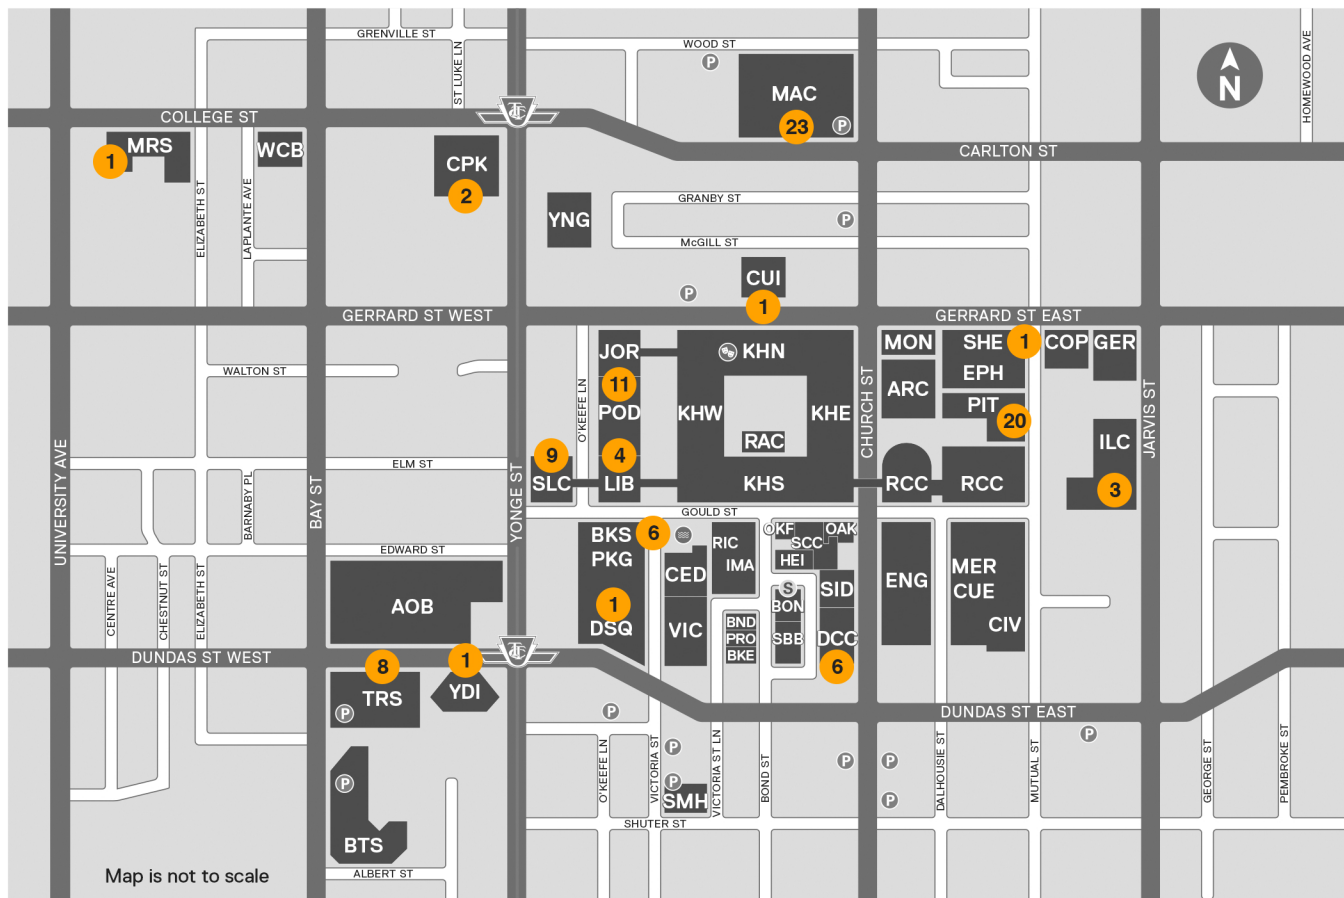

Ryerson Campus Digital Signage Locations with Number of Screens

AOB Atrium on Bay 20 Dundas St West	DSQ Yonge-Dundas Square 10 Dundas St East	MAC Mattamy Athletic Centre 50 Carlton Street	SHE Sally Horsfall Eaton Centre for Studies in Community Health 99 Gerrard St East
ARC Architecture Building 325 Church Street	ENG George Vari Engineering and Computing Centre 245 Church Street	MER Merchandise Building 159 Dalhousie Street	SID School of Interior Design 302 Church Street
BKE 110 Bond Street	EPH Eric Palin Hall 87 Gerrard St East	MON Civil Engineering Building 341 Church Street	SLC Student Learning Centre 341 Yonge Street
BKS Campus Store 17 Gould Street	GER Research / Graduate Studies 111 Gerrard St East	MRS MaRS Building 101 College Street	SMH St. Michael's Hospital 209 Victoria Street
BND 114 Bond Street	HEI HEIDELBERG Centre - School of Graphic Communications Management 125 Bond Street	OAK Oakham House 63 Gould Street	TRS Ted Rogers School of Management 55 Dundas St West
BON 111 Bond Street	HEI HEIDELBERG Centre - School of Graphic Communications Management 125 Bond Street	OKF O'Keefe House 137 Bond Street	VIC Victoria Building 285 Victoria Street
BTS Bell Trinity Square 483 Bay Street	ILC International Living / Learning Centre 133 Mutual St & 240 Jarvis St	PIT Pitman Hall 160 Mutual Street	WCB Women's College Bay 790 Bay Street
CED Heaslip House - The G. Raymond Chang School of Continuing Education 297 Victoria Street	IMA School of Image Arts 122 Bond Street	PKG Parking Garage 300 Victoria Street	YDI Yonge-Dundas I 1 Dundas St West
CIV Civil Engineering Storage 106 Mutual Street	JOR Jorgenson Hall 380 Victoria Street	PRO Projects Office 112 Bond Street	YNG 415 Yonge Street
COP Co-operative Education 101 Gerrard St East	KHE Kerr Hall East 340 Church St	RAC Recreation and Athletics Centre 40 / 50 Gould Street	
CPK College Park 424 Yonge Street	KHN Kerr Hall North 31 / 43 Gerrard St East	RCC Rogers Communications Centre 80 Gould Street	
CUE Centre for Urban Energy 147 Dalhousie Street	KHS Kerr Hall South 40 / 50 Gould Street	RIC Ryerson Image Centre 33 Gould Street	
CUI Centre for Urban Innovation (under construction) 44 / 46 Gerrard St East	KHW Kerr Hall West 379 Victoria Street	SBB South Bond Building 105 Bond Street	
DCC Daphne Cockwell Health Sciences Complex (under construction) 288 Church Street	LIB Library Building 350 Victoria Street	SCC Student Campus Centre 55 Gould Street	