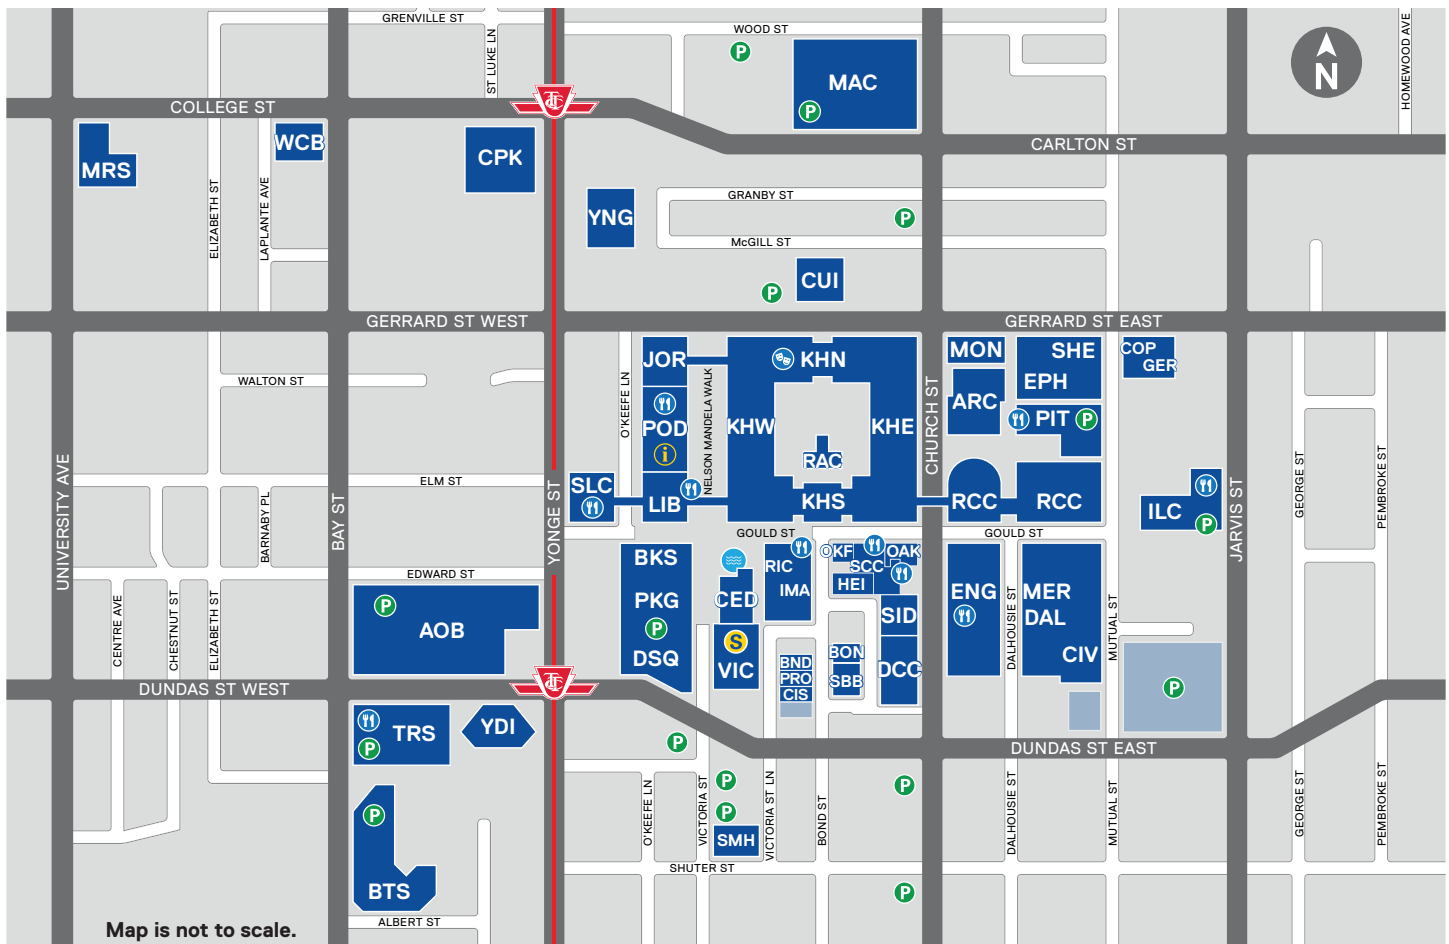

Ryerson University Campus Map

Version: October 2020

Map is not to scale.

- AOB** Atrium on Bay
20 Dundas Street West
- ARC** Architecture Building
325 Church Street
- BKS** Campus Store
17 Gould Street
- BND** 114 Bond Street
- BON** 111 Bond Street
- BTS** Bell Trinity Square
483 Bay Street
- CED** The Chang School of Continuing Education (Heaslip House)
297 Victoria Street
- CIS** Creative Innovation Studio
110 Bond Street
- CIV** Civil Engineering Storage
106 Mutual Street
- COP** 101 Gerrard Street East
- CPK** Real Institute (College Park)
424 Yonge Street
- DAL** 147 Dalhousie Street
- CUI** Centre for Urban Innovation
44 Gerrard Street East
- DCC** Daphne Cockwell Health Sciences Complex
288 Church Street

- DSQ** Yonge-Dundas Square
10 Dundas Street East
- ENG** George Vari Engineering and Computing Centre
245 Church Street
- EPH** Eric Palin Hall
87 Gerrard Street East
- GER** 111 Gerrard Street East
- HEI** School of Graphic Communications Management (Heidelberg Centre)
125 Bond Street
- ILC** International Living / Learning Centre
133 Mutual Street and 240 Jarvis Street
- IMA** School of Image Arts
122 Bond Street
- JOR** Jorgenson Hall
380 Victoria Street
- KHE** Kerr Hall East
340 Church Street
- KHN** Kerr Hall North
31 / 43 Gerrard Street East
- KHS** Kerr Hall South
40 / 50 / 60 Gould Street
- KHW** Kerr Hall West
379 Victoria Street
- LIB** Library Building
350 Victoria Street
- MAC** Mattamy Athletic Centre
50 Carlton Street

	— ServiceHub
	— Security
	— Café / Eatery
	— Ryerson Theatre
	— Lake Devo
	— Parking
	— TTC Subway Stop