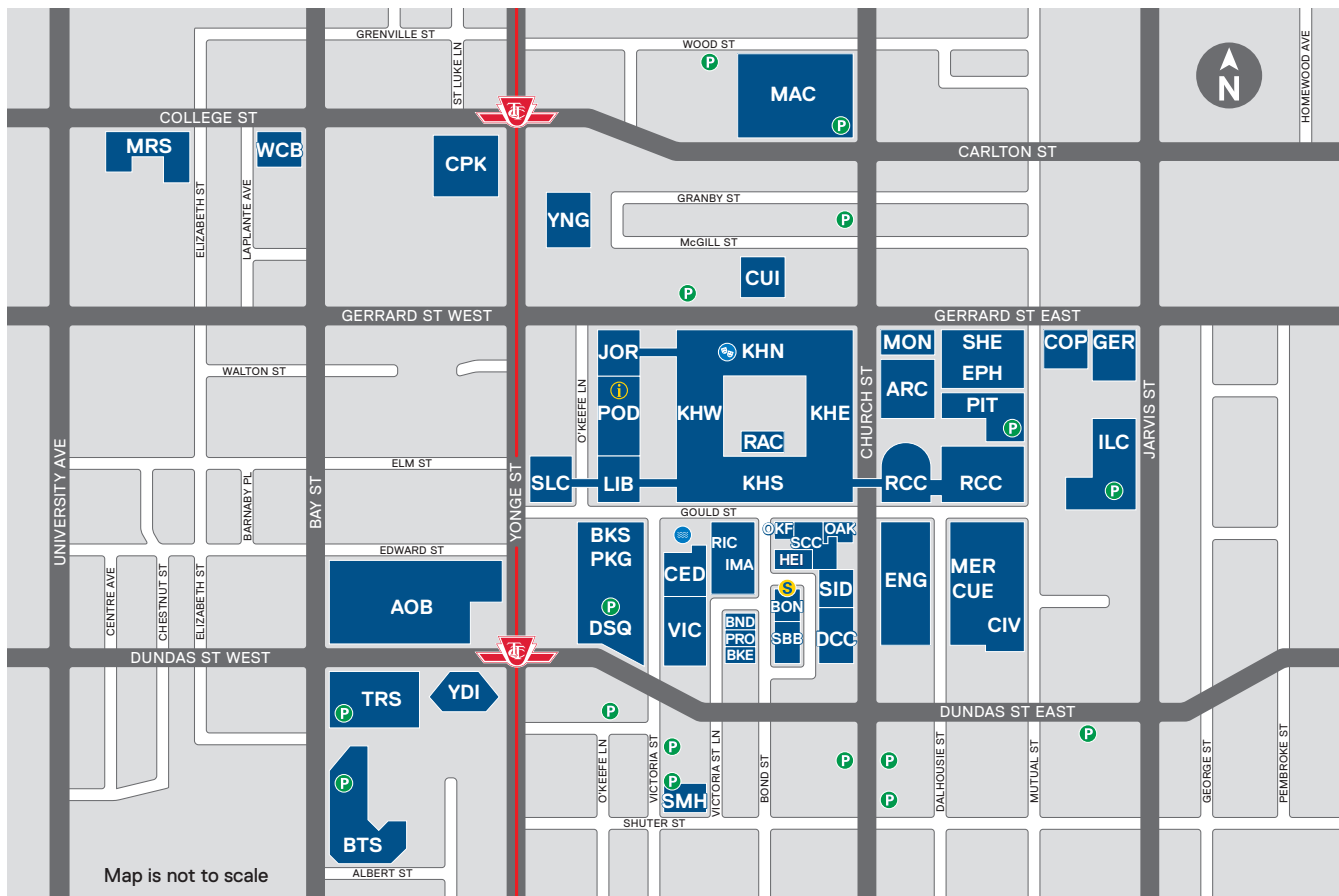

Ryerson University Campus Map

Map is not to scale

AOB Atrium on Bay 20 Dundas St West	DSQ Yonge-Dundas Square 10 Dundas St East	MAC Mattamy Athletic Centre 50 Carlton Street	SHE Sally Horsfall Eaton Centre for Studies in Community Health 99 Dalhousie Street
ARC Architecture Building 325 Church Street	ENG George Vari Engineering and Computing Centre 245 Church Street	MER Merchandise Building 159 Dalhousie Street	SID School of Interior Design 302 Church Street
BKE 110 Bond Street	EPH Eric Palin Hall 87 Gerrard St East	MON Civil Engineering Building 341 Church Street	SLC Student Learning Centre 341 Yonge Street
BKS Campus Store 17 Gould Street	GER Research / Graduate Studies 111 Gerrard St East	MRS MaRS Building 101 College Street	SMH St. Michael's Hospital 209 Victoria Street
BND 114 Bond Street	HEI HEIDELBERG Centre - School of Graphic Communications Management 125 Bond Street	OAK Oakham House 63 Gould Street	TRS Ted Rogers School of Management 55 Dundas St West
BON 111 Bond Street	ILC International Living / Learning Centre 133 Mutual St & 240 Jarvis St	OKF O'Keefe House 137 Bond Street	VIC Victoria Building 285 Victoria Street
BTS Bell Trinity Square 483 Bay Street	IMA School of Image Arts 122 Bond Street	PIT Pitman Hall 160 Mutual Street	WCB Women's College Bay 790 Bay Street
CED Heaslip House - The G. Raymond Chang School of Continuing Education 297 Victoria Street	JOR Jorgenson Hall 380 Victoria Street	PRO Projects Office 112 Bond Street	YDI Yonge-Dundas I 1 Dundas St West
CIV Civil Engineering Storage 106 Mutual Street	KHE Kerr Hall East 340 Church St	RAC Recreation and Athletics Centre 40 / 50 Gould Street	YNG 415 Yonge Street
COP Co-operative Education 101 Gerrard St East	KHN Kerr Hall North 31 / 43 Gerrard St East	RCC Rogers Communications Centre 80 Gould Street	
CPK College Park 424 Yonge Street	KHS Kerr Hall South 40 / 50 Gould Street	RIC Ryerson Image Centre 33 Gould Street	
CUE Centre for Urban Energy 147 Dalhousie Street	KHW Kerr Hall West 379 Victoria Street	SBB South Bond Building 105 Bond Street	
CUI Centre for Urban Innovation (under construction) 44 / 46 Gerrard St East	LIB Library Building 350 Victoria Street	SCC Student Campus Centre 55 Gould Street	
DCC Daphne Cockwell Health Sciences Complex (under construction) 288 Church Street			