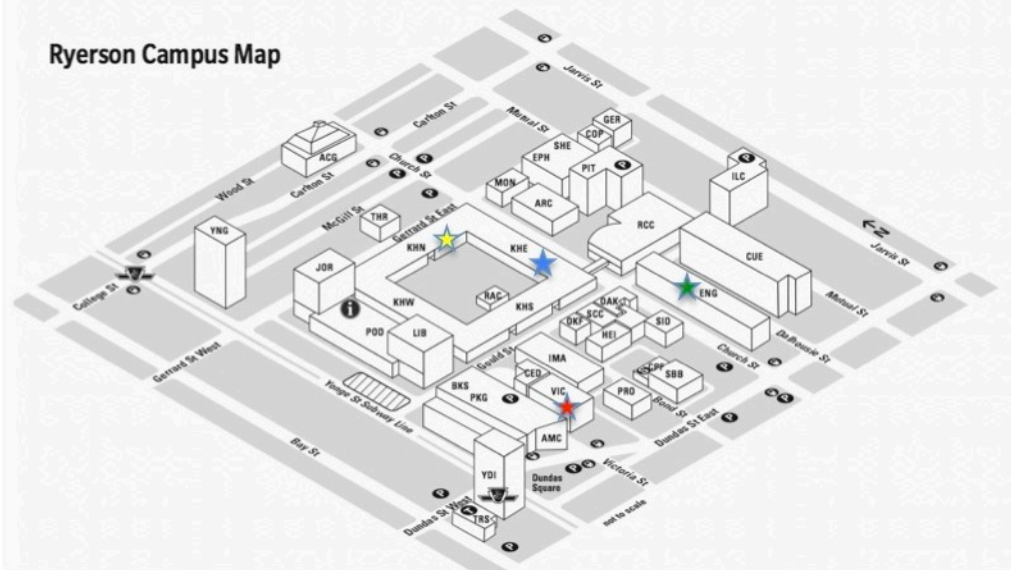

Ryerson Campus Map

★ First Year and Common Lib Science Office (FYCSO) VIC 743

★ Chemistry and Biology Office KHN 212

★ Medical Physics Office KHE 332

★ Mathematics Office ENG 215