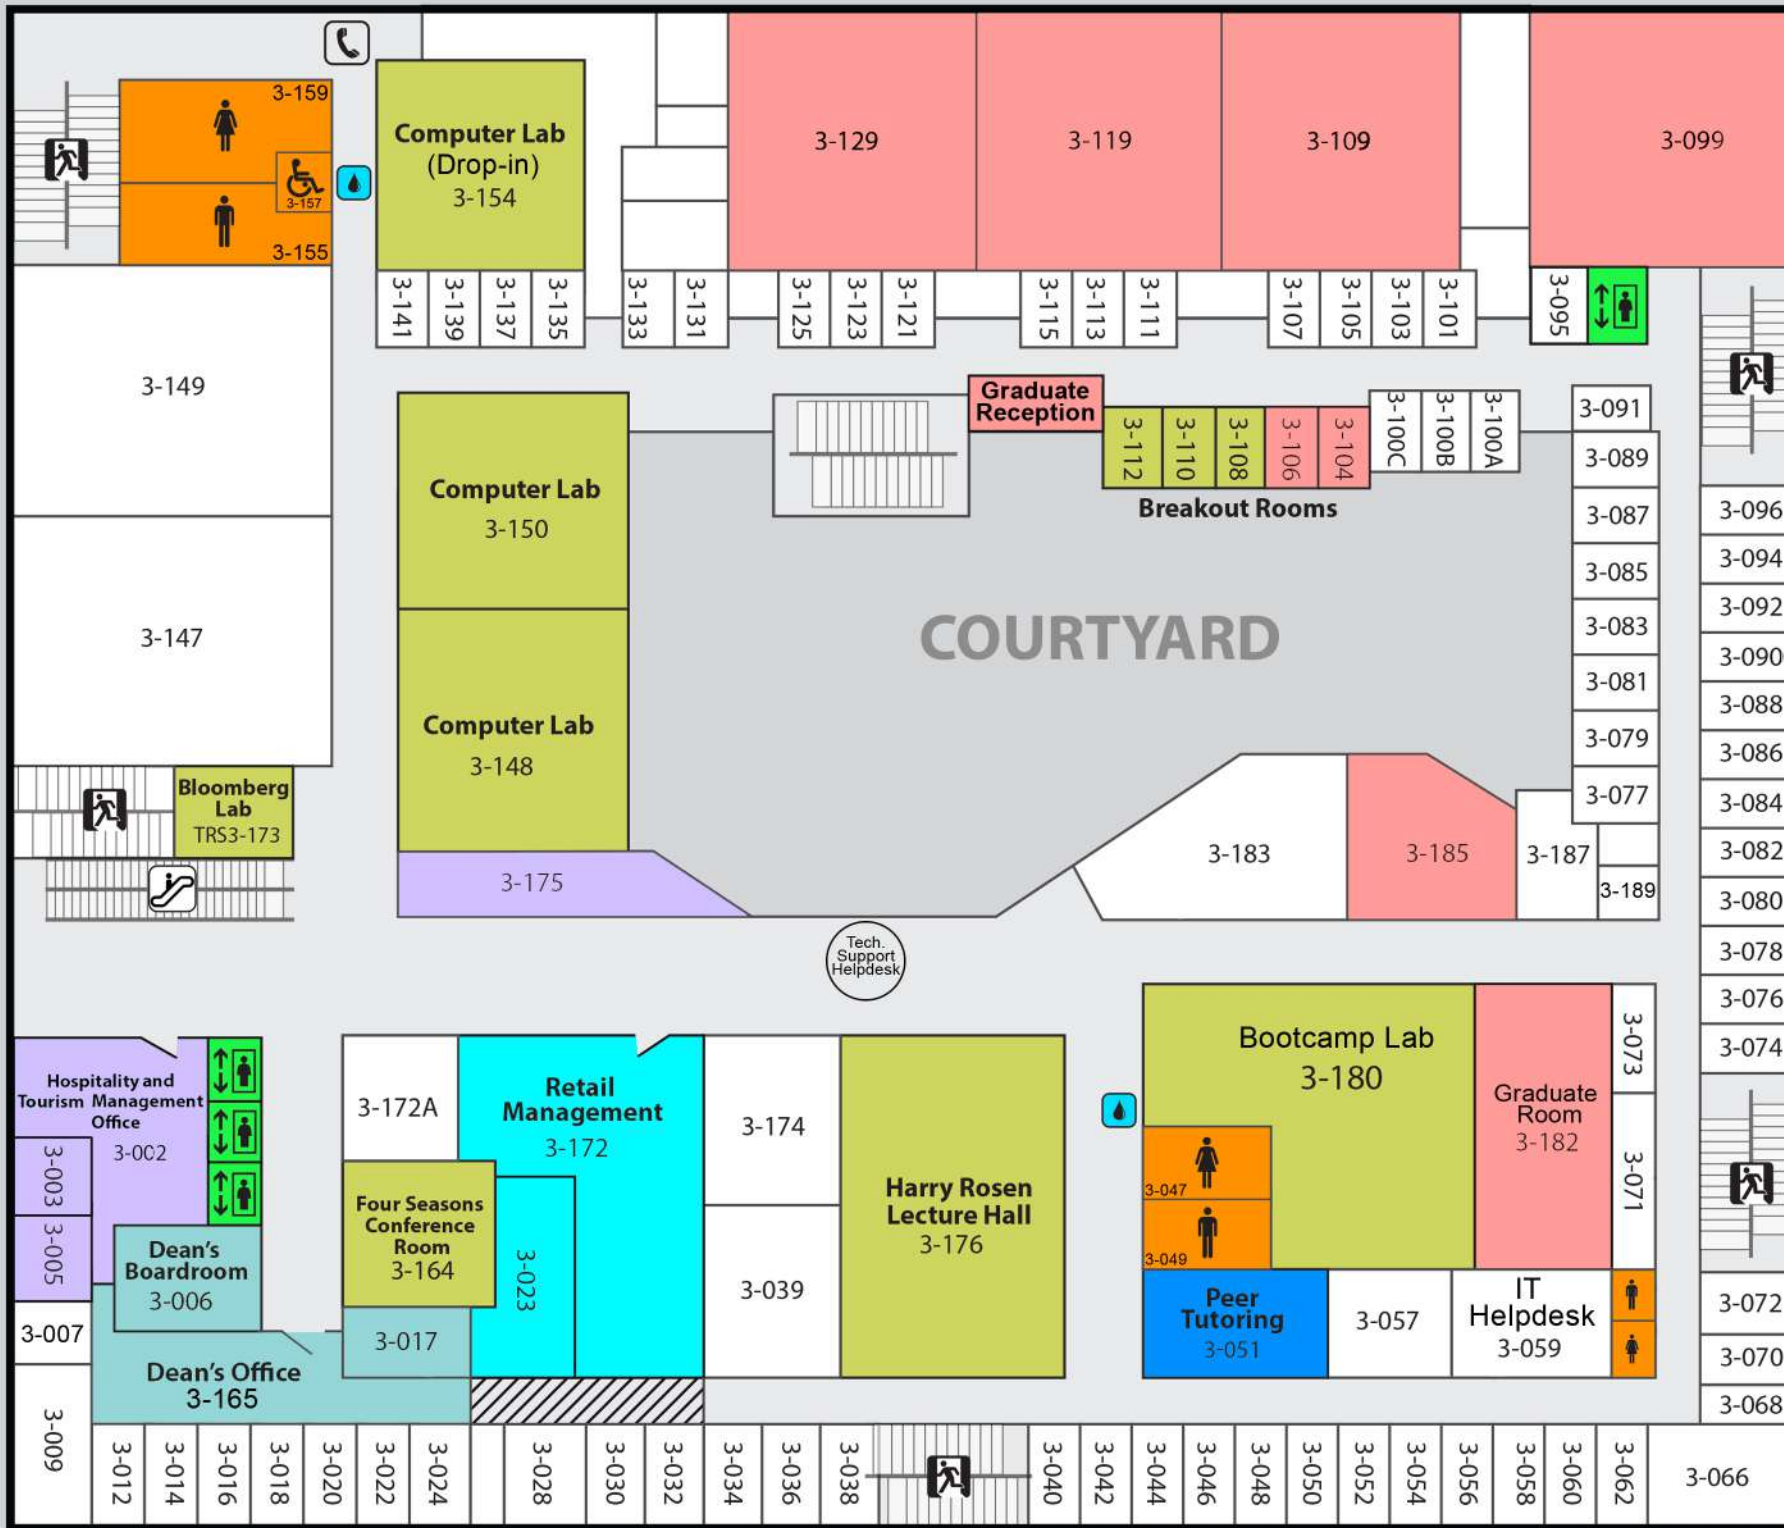

TRS 3 9TH FLOOR

WHAT IS ON THIS FLOOR?

- Bloomberg Lab
- Breakout Rooms
- Computer Lab
- Dean's Office
- Four Seasons Conference Room
- Harry Rosen Lecture Hall
- Hospitality and Tourism Management
- Graduate Reception
- Peer Tutoring
- Retail Management

- Escalator
- Emergency Exit
- Elevator
- Washrooms
- Water Refill Station
- Payphone

* Maps are not to scale