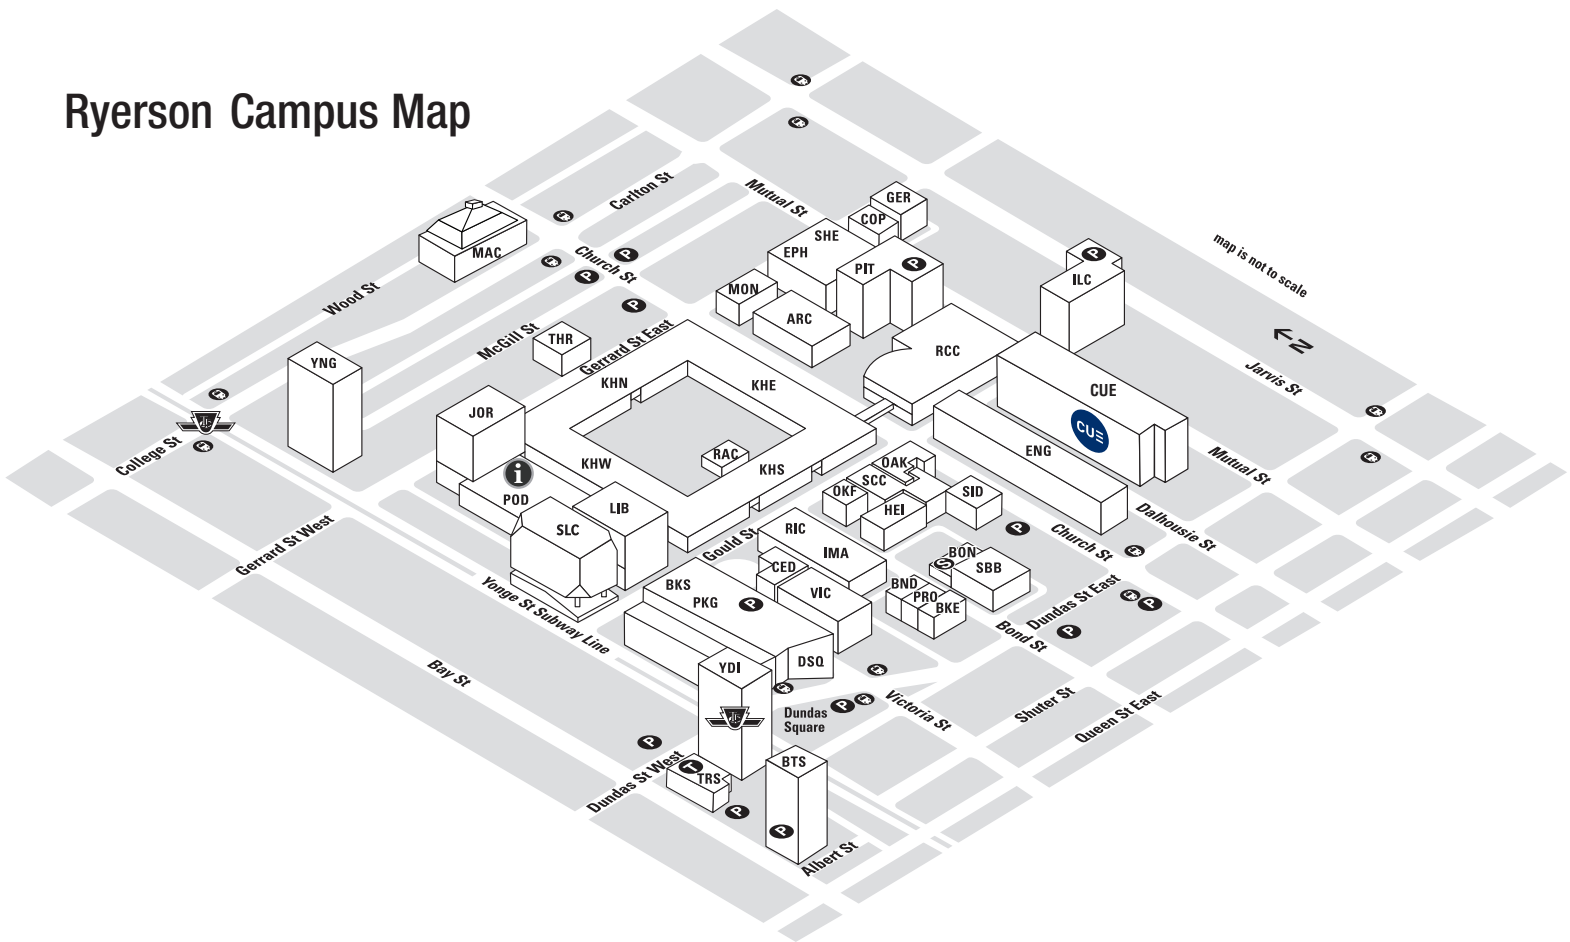

Ryerson Campus Map

BUILDING CODE, NAME, STREET ADDRESS

- | | |
|---|---|
| ARC Architecture Building, 325 Church Street | OKF O’Keefe House, 137 Bond Street |
| BKE 110 Bond Street | PIT Pitman Hall, 160 Mutual Street |
| BKS Campus Store, 17 Gould Street | PKG Parking Garage, 300 Victoria Street |
| BND 114 Bond Street | POD Podium, 350 Victoria Street (area connecting Jorgenson Hall to the Library Building) |
| BON Capital Projects & Real Estate, Security, 111 Bond Street | PRO Projects Office, 112 Bond Street |
| BTS Bell Trinity Square, 483 Bay Street | RAC Recreation and Athletics Centre, entrance through archway at 40 and 50 Gould Street |
| CED Heaslip House, The G. Raymond Chang School of Continuing Education, 297 Victoria Street | RCC Rogers Communications Centre, 80 Gould Street |
| CUE Centre for Urban Energy, 147 Dalhousie Street | RIC Ryerson Image Centre, 33 Gould Street |
| COP Co-operative Education, 101 Gerrard Street East | SBB South Bond Building, 105 Bond Street |
| DSQ 10 Dundas Street East – Yonge-Dundas Square | SCC Student Campus Centre, 55 Gould Street |
| ENG George Vari Engineering and Computing Centre, 245 Church Street | SLC Student Learning Centre, 341 Yonge Street |
| EPH Eric Palin Hall, 87 Gerrard Street East | SHE Sally Horsfall Eaton Centre for Studies in Community Health, 99 Gerrard Street East |
| GER Research/Graduate Studies, 111 Gerrard Street East | SID School of Interior Design, 302 Church Street |
| HEI HEIDELBERG Centre – School of Graphic Communications Management, 125 Bond Street | THR Theatre School, 44/46 Gerrard Street East |
| ILC International Living/Learning Centre, entrances at 133 Mutual Street and 240 Jarvis Street | TRS Ted Rogers School of Management – 575 Bay Street (entrance at 55 Dundas Street West) |
| IMA School of Image Arts, 122 Bond Street | VIC Victoria Building, 285 Victoria Street |
| JOR Jorgenson Hall, 380 Victoria Street | YDI Yonge-Dundas I, 1 Dundas Street West |
| KHE Kerr Hall East, 340 Church Street/60 Gould Street | YNG 415 Yonge Street |
| KHN Kerr Hall North, 31/43 Gerrard Street East | |
| KHS Kerr Hall South, 40/50 Gould Street | |
| KHW Kerr Hall West, 379 Victoria Street | |
| LIB Library Building, 350 Victoria Street | |
| MAC Mattamy Athletic Centre at the Gardens, 50 Carlton Street | |
| MON Civil Engineering Building, 341 Church Street | |
| OAK Oakham House, 63 Gould Street | |
-
- i** Undergraduate Admissions and Recruitment
 - T** Direct underground access from the Ted Rogers School of Management to the Dundas Subway
 - S** Security
 - P** Parking
 - TTC** TTC Subway stop
 - STC** TTC Streetcar stop