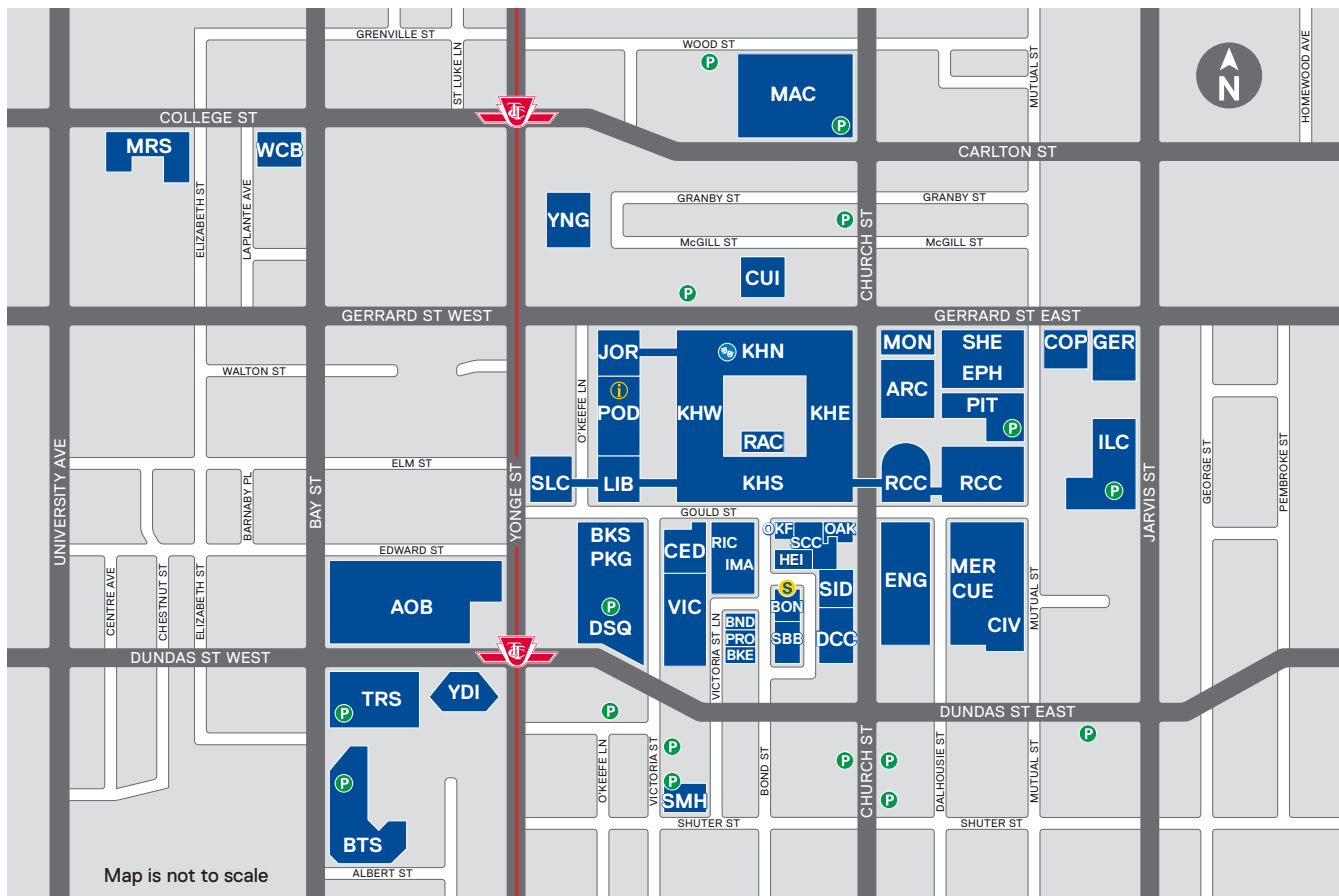

Ryerson University Campus Map

Map is not to scale

AOB Atrium on Bay 20 Dundas St West	ENG George Vari Engineering and Computing Centre 245 Church Street	MAC Mattamy Athletic Centre 50 Carlton Street	SCC Student Campus Centre 55 Gould Street
ARC Architecture Building 325 Church Street	EPH Eric Palin Hall 87 Gerrard St East	MER Merchandise Building 159 Dalhousie Street	SHE Sally Horsfall Eaton Centre for Studies in Community Health 99 Gerrard St East
BKE 110 Bond Street	GER Research / Graduate Studies 111 Gerrard St East	MON Civil Engineering Building 341 Church Street	SID School of Interior Design 302 Church Street
BKS Campus Store 17 Gould Street	HEI HEIDELBERG Centre - School of Graphic Communications Management 125 Bond Street	MRS MaRS Building 101 College Street	SLC Student Learning Centre 341 Yonge Street
BND 114 Bond Street	IMA School of Image Arts 122 Bond Street	OAK Oakham House 63 Gould Street	SMH St. Michael's Hospital 209 Victoria Street
BON 111 Bond Street	JOR Jorgenson Hall 380 Victoria Street	OKF O'Keefe House 137 Bond Street	TRS Ted Rogers School of Management 55 Dundas St West
BTS Bell Trinity Square 483 Bay Street	KHE Kerr Hall East 340 Church St	PIT Pitman Hall 160 Mutual Street	VIC Victoria Building 285 Victoria Street
CED Heaslip House - The G. Raymond Chang School of Continuing Education 297 Victoria Street	KHN Kerr Hall North 31 / 43 Gerrard St East	PKG Parking Garage 300 Victoria Street	WCB 790 Bay Street
CIV 106 Mutual Street	KHW Kerr Hall West 379 Victoria Street	POD Podium 350 Victoria Street	YDI Yonge-Dundas I 1 Dundas St West
COP Co-operative Education 101 Gerrard St East	KHS Kerr Hall South 40 / 50 Gould Street	PRO Projects Office 112 Bond Street	YNG 415 Yonge Street
CUE Centre for Urban Energy 147 Dalhousie Street	LIB Library Building 350 Victoria Street	RAC Recreation and Athletics Centre 40 / 50 Gould Street	
CUI Centre for Urban Innovation (under construction) 44 / 46 Gerrard St East		RCC Rogers Communications Centre 80 Gould Street	
DCC Daphne Cockwell Health Sciences Complex (under construction) 288 Church Street		RIC Ryerson Image Centre 33 Gould Street	
DSQ Yonge-Dundas Square 10 Dundas St East		SBB South Bond Building 105 Bond Street	